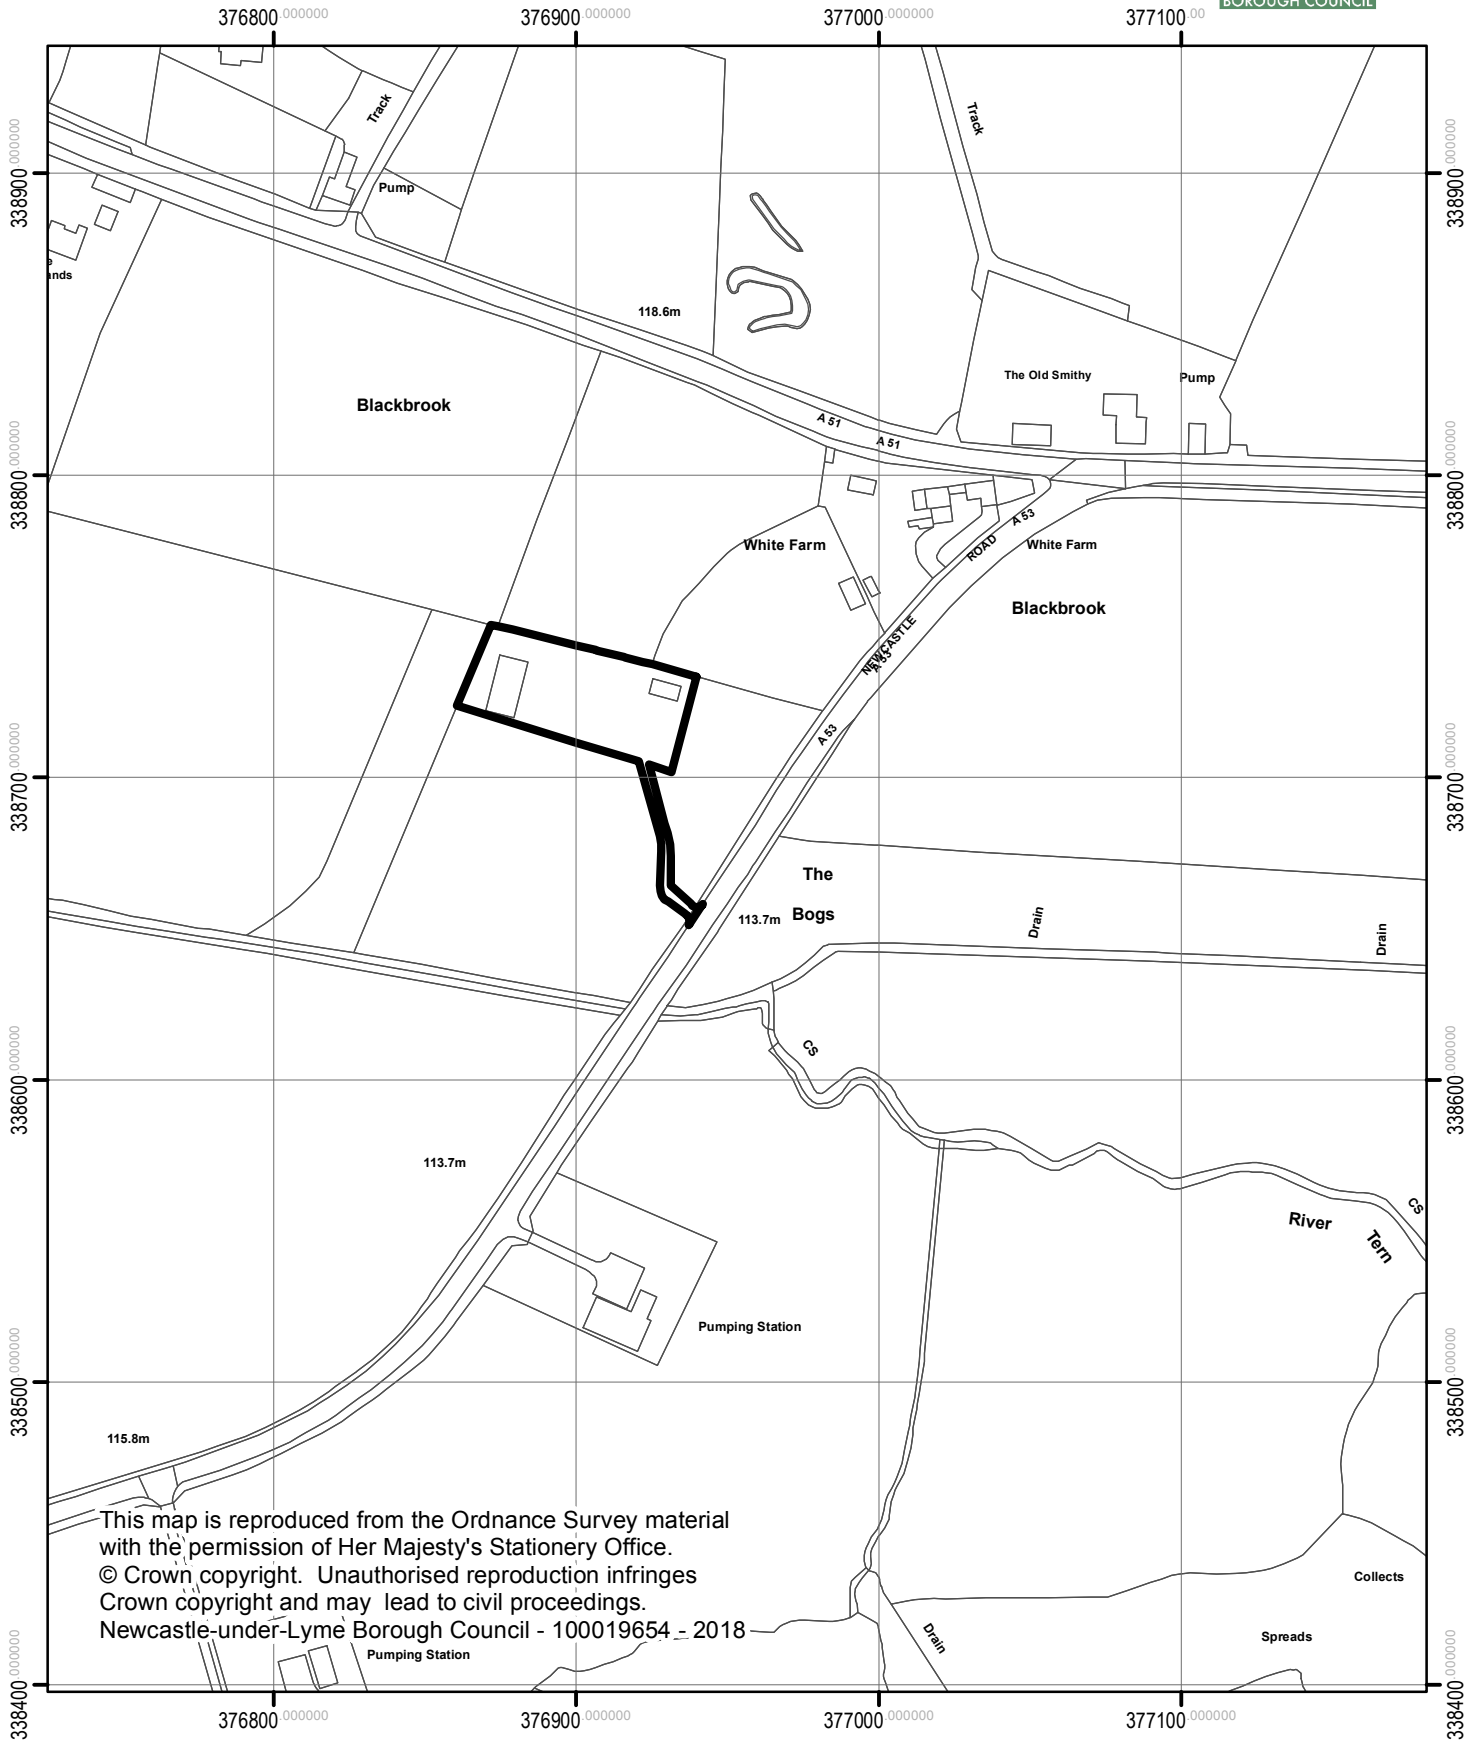

**Blackbrook Nursery
Newcastle Road, Baldwins Gate**

This map is reproduced from the Ordnance Survey material with the permission of Her Majesty's Stationery Office.
© Crown copyright. Unauthorised reproduction infringes Crown copyright and may lead to civil proceedings.
Newcastle-under-Lyme Borough Council - 100019654 - 2018